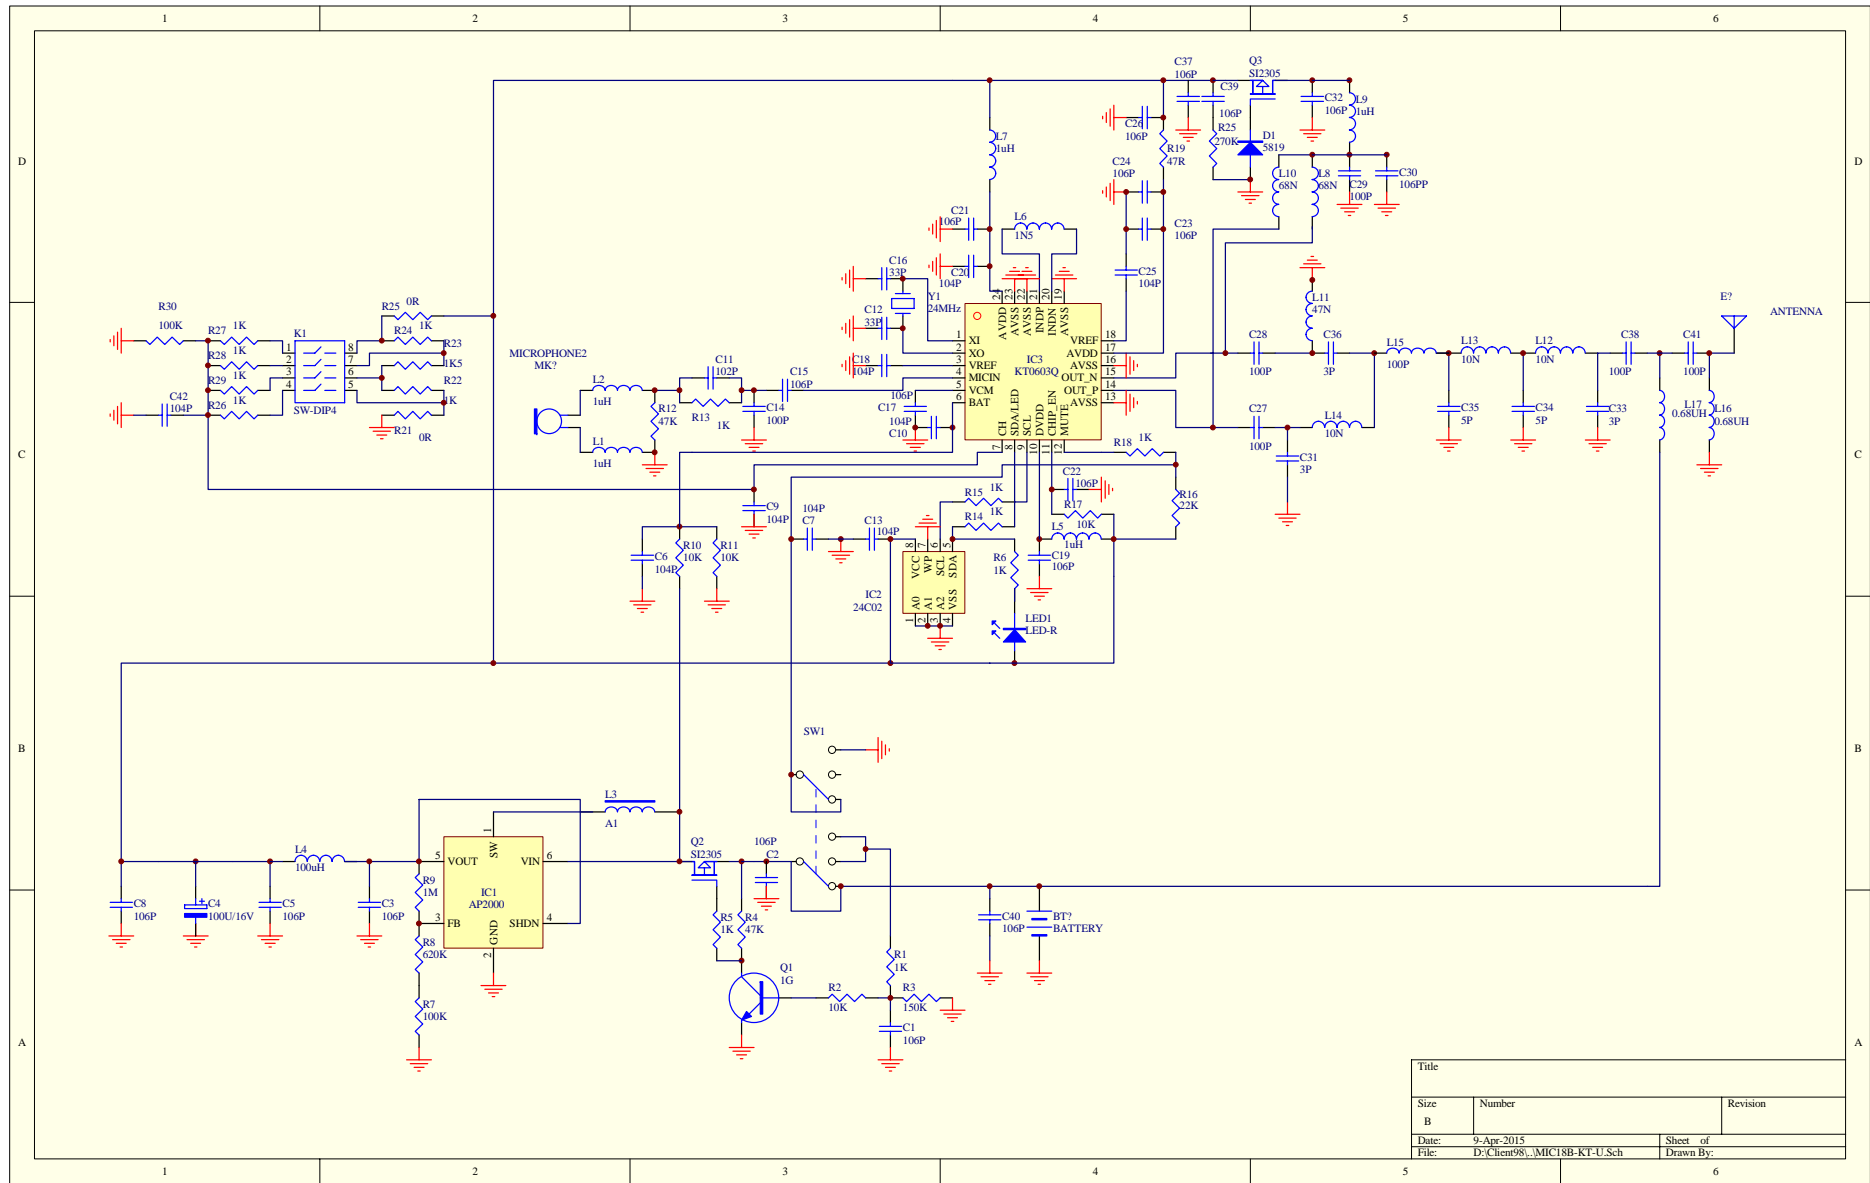

Title		
Size	Number	Revision
B		
Date:	2015-5-26	Sheet of
File:	D:\Client98\...\BM-908B.Sch	Drawn By:

Title		
Size	Number	Revision
B		
Date:	9-Apr-2015	Sheet of
File:	D:\Client\88_...MIC18B-RT-U.Sch	Drawn By: