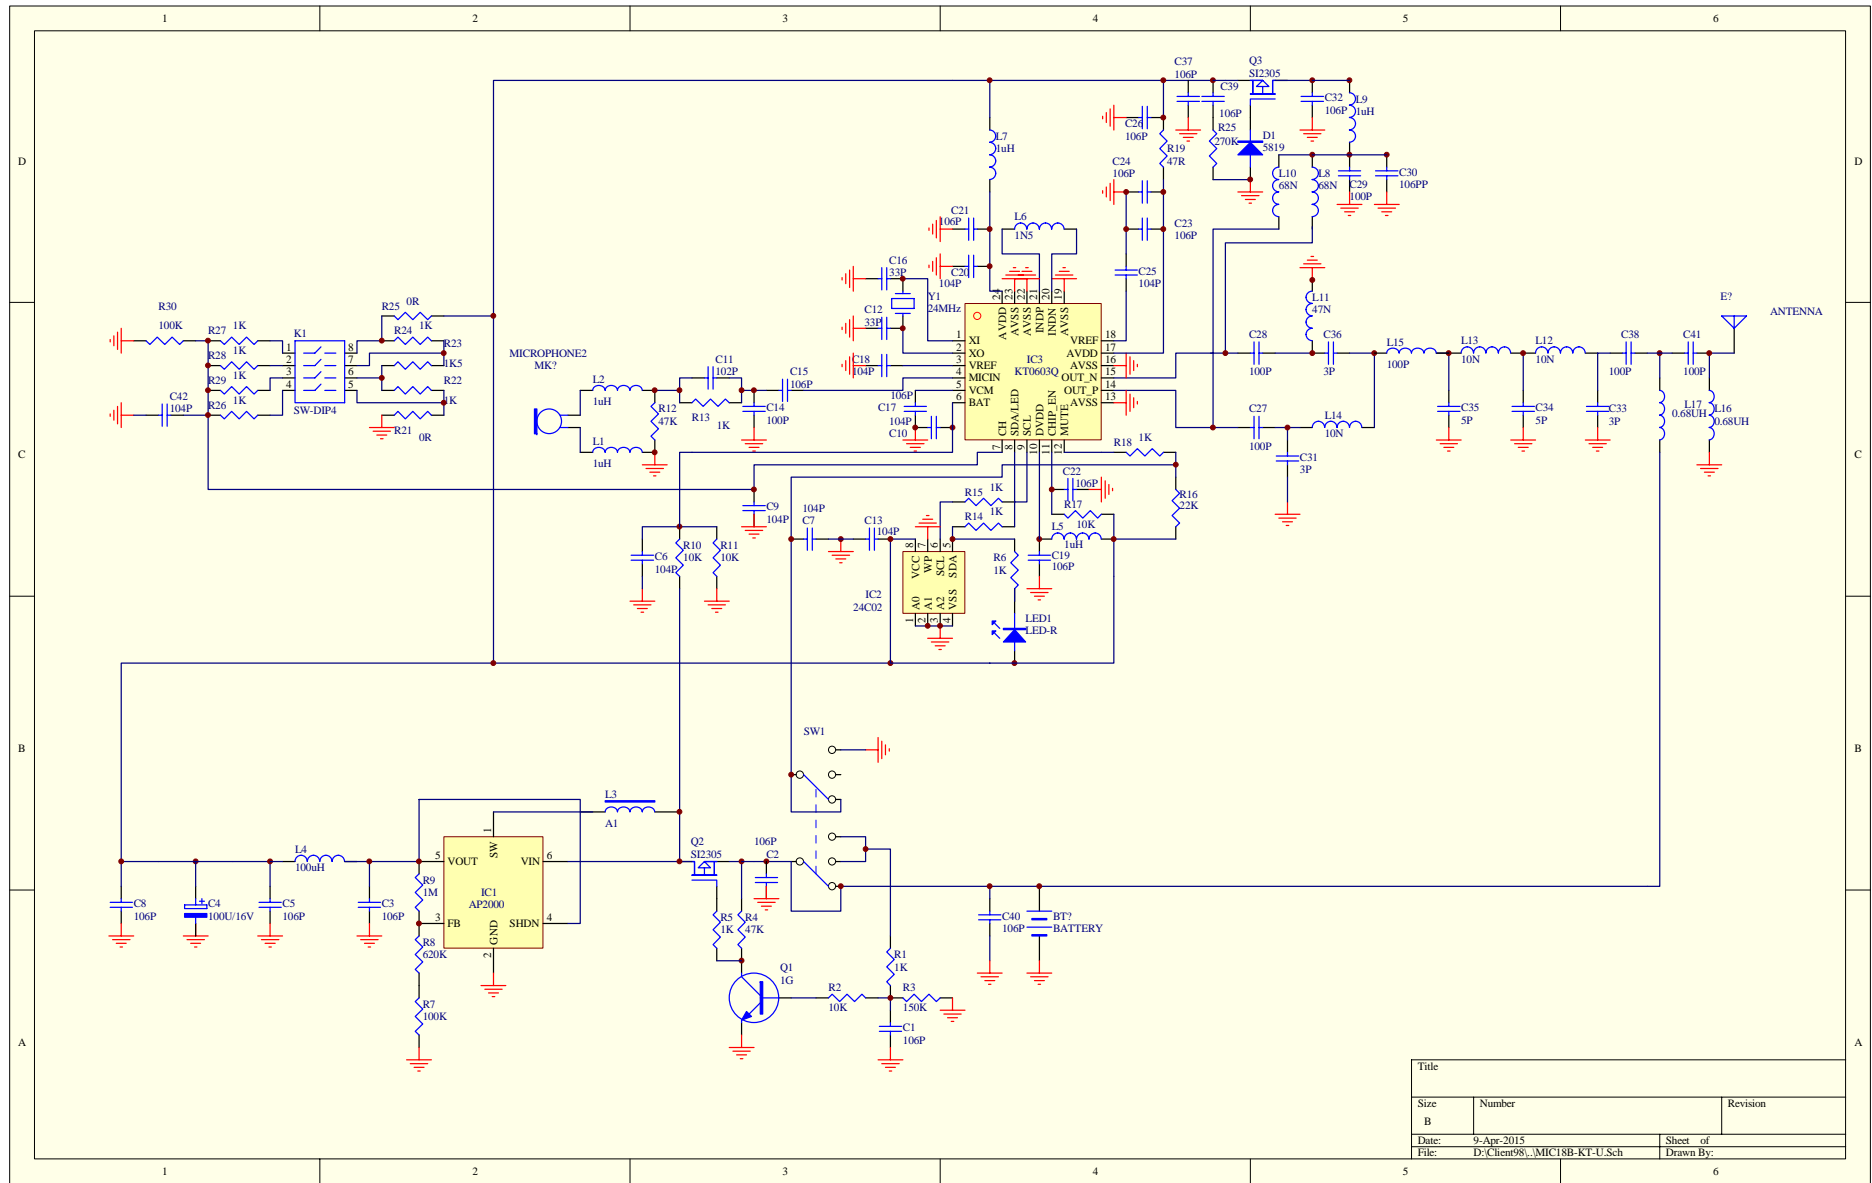

Title		
Size B	Number	Revision
Date: 2014-4-20	Sheet of	
File: D:\Client98\...BM-242R.Sch	Drawn By:	

Title		
Size	Number	Revision
B		
Date:	9-Apr-2015	Sheet of
File:	D:\Client\88_...MIC18B-RT-U.Sch	Drawn By: